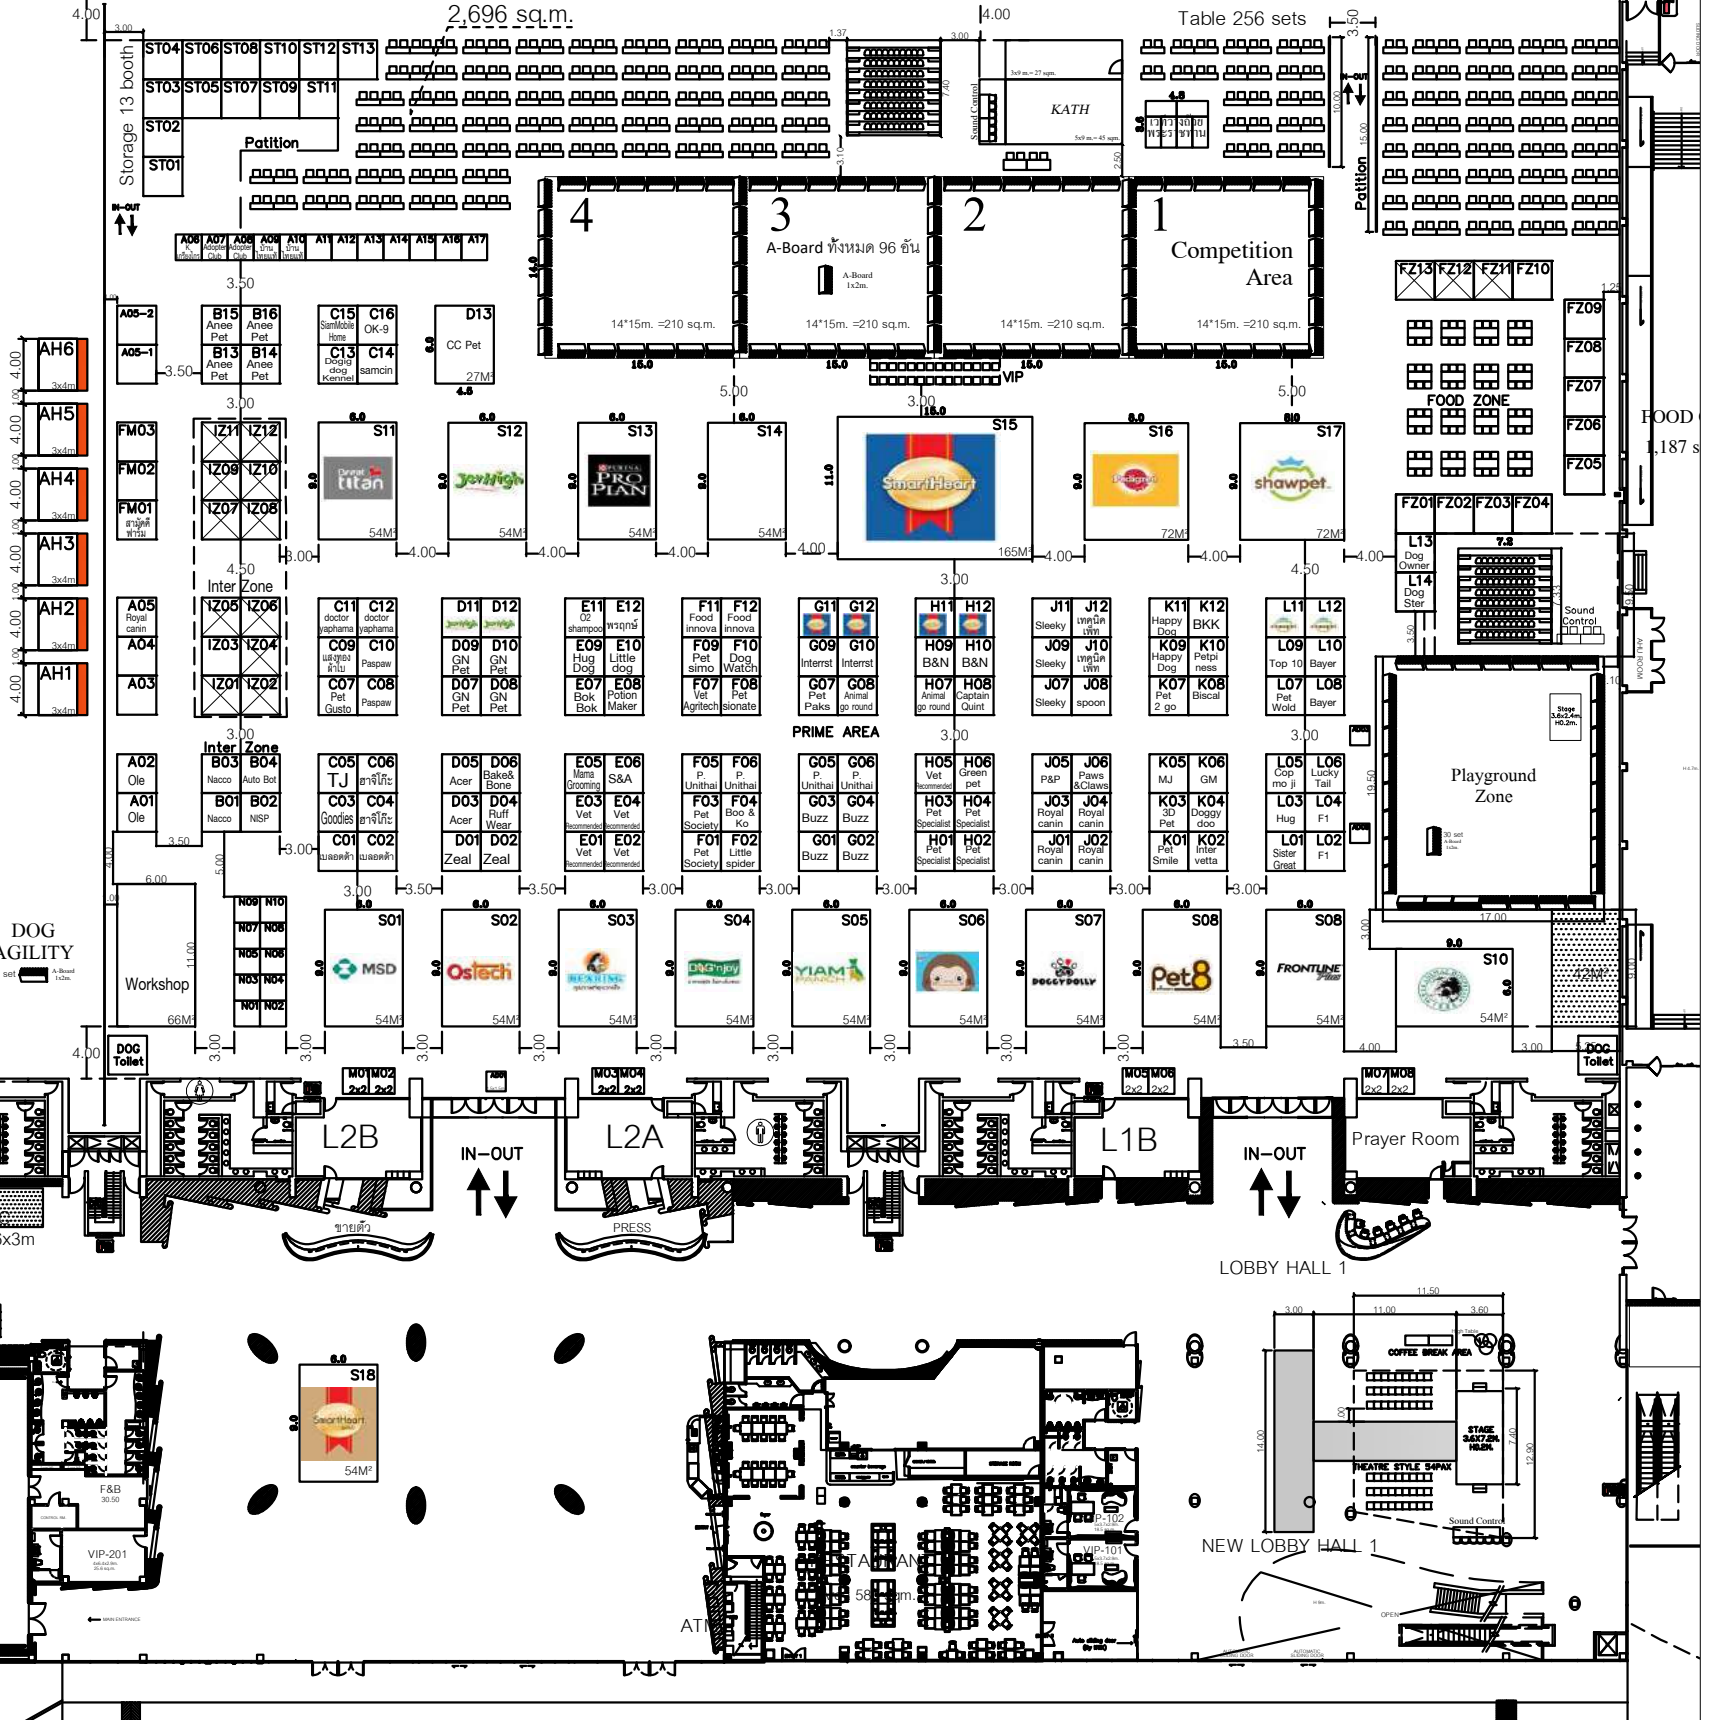

- = 22 BOOTHS 2.00 X 2.00 M.
- = 156 BOOTHS 3.00 X 3.00 M.
- = 14 BOOTHS 9.00 X 6.00 M.
- = 2 BOOTHS 9.00 X 8.00 M.
- = 1 BOOTHS 11.00 X 6.00 M.
- = 1 BOOTHS 11.00 X 15.00 M.

SmartHear presents
 Thailand International Dog Show 2018
 5-8 July 2018
 Hall 1-2, IMPACT exhibition center, Thailand

REVISION	UPDATE	BY
	7 พฤษภาคม 2561	Nachol Iny

PLOT SCALE